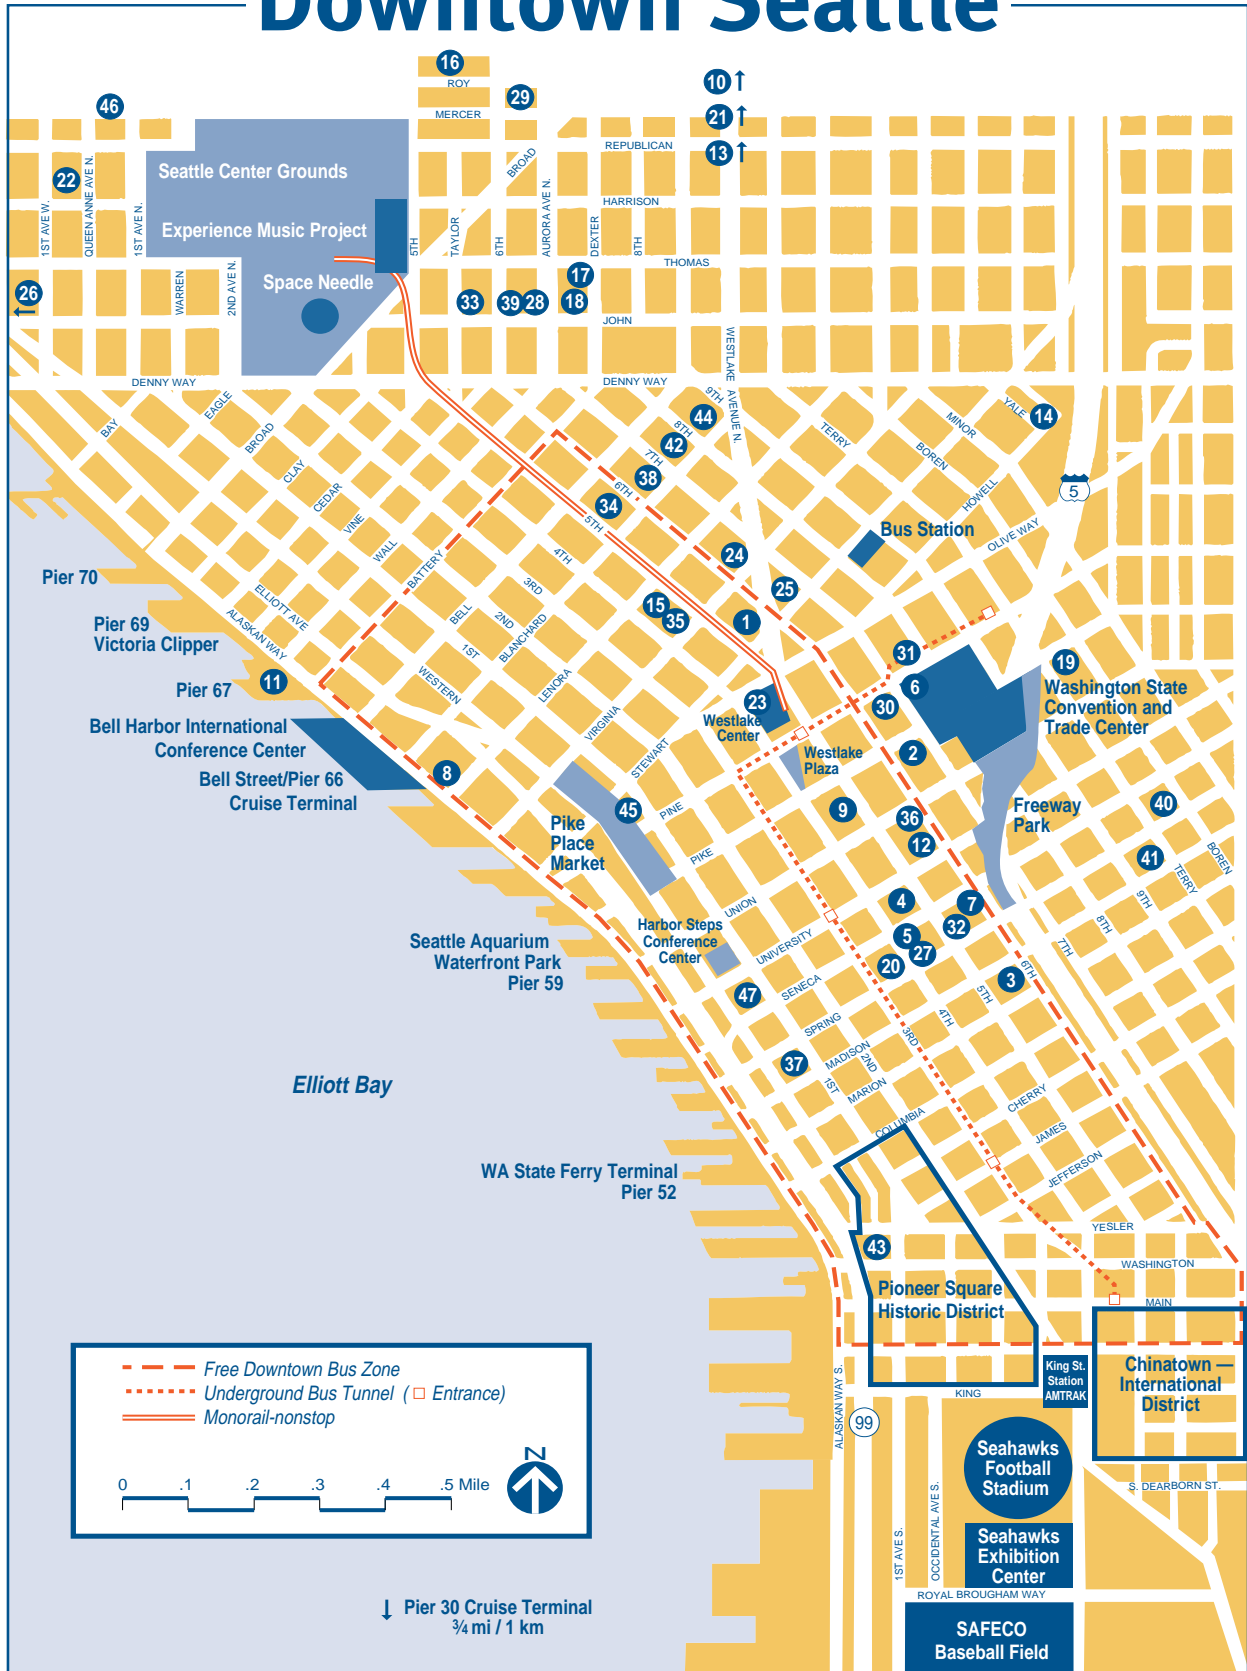

Downtown Seattle

HOTELS

	# ROOMS		# ROOMS
1. The Westin Seattle	891	25. Vance Hotel	165
2. Sheraton Seattle Hotel & Towers	840	26. Homewood Suites Downtown Seattle	161
3. Renaissance Seattle Hotel	553	27. Executive Pacific Plaza Hotel	159
4. The Fairmont Olympic Hotel	450	28. Best Value Seattle Inn & Suites	159
5. W Seattle	426	29. Comfort Suites Downtown/Seattle Center	158
6. Grand Hyatt Seattle	425	30. The Roosevelt Hotel	151
7. Crowne Plaza Seattle	415	31. The Paramount Hotel	146
8. Seattle Marriott Waterfront	358	32. Hotel Vintage Park	126
9. Red Lion Hotel on Fifth Avenue	297	33. Best Western Executive Inn Downtown	123
10. Courtyard by Marriott – Lake Union	250	34. Ramada Inn Downtown	120
11. The Edgewater	236	35. Hotel Ändra	119
12. Hilton Seattle	234	36. Washington Athletic Club	113
13. Residence Inn by Marriott/Lake Union	234	37. Alexis Hotel	109
14. Marriott SpringHill Suites Seattle Downtown	234	38. Days Inn Town Center	91
15. Warwick Hotel	229	39. Travelodge by the Space Needle	88
16. Hampton Inn & Suites	198	40. Inn at Virginia Mason	79
17. Holiday Inn Seattle Center	198	41. Sorrento Hotel	76
18. Holiday Inn Express City Center	195	42. Travelodge Seattle City Center	73
19. Summerfield Suites by Wyndham	193	43. Best Western Pioneer Square Hotel	72
20. Hotel Monaco Seattle	189	44. LaQuinta Inn and Suites	72
21. Silver Cloud Inn Downtown Lake Union	184	45. Inn at the Market	63
22. The Mediterranean Inn	180	46. MarQueen Hotel	56
23. Mayflower Park Hotel	171	47. Inn at Harbor Steps	28
24. Sixth Avenue Inn	167		

Seattle's Convention and Visitors Bureau

One Convention Place, 701 Pike Street, Suite 800

Seattle, WA 98101

(206) 461-5800

Fax (206) 461-5855

www.seeseattle.org

Downtown Seattle