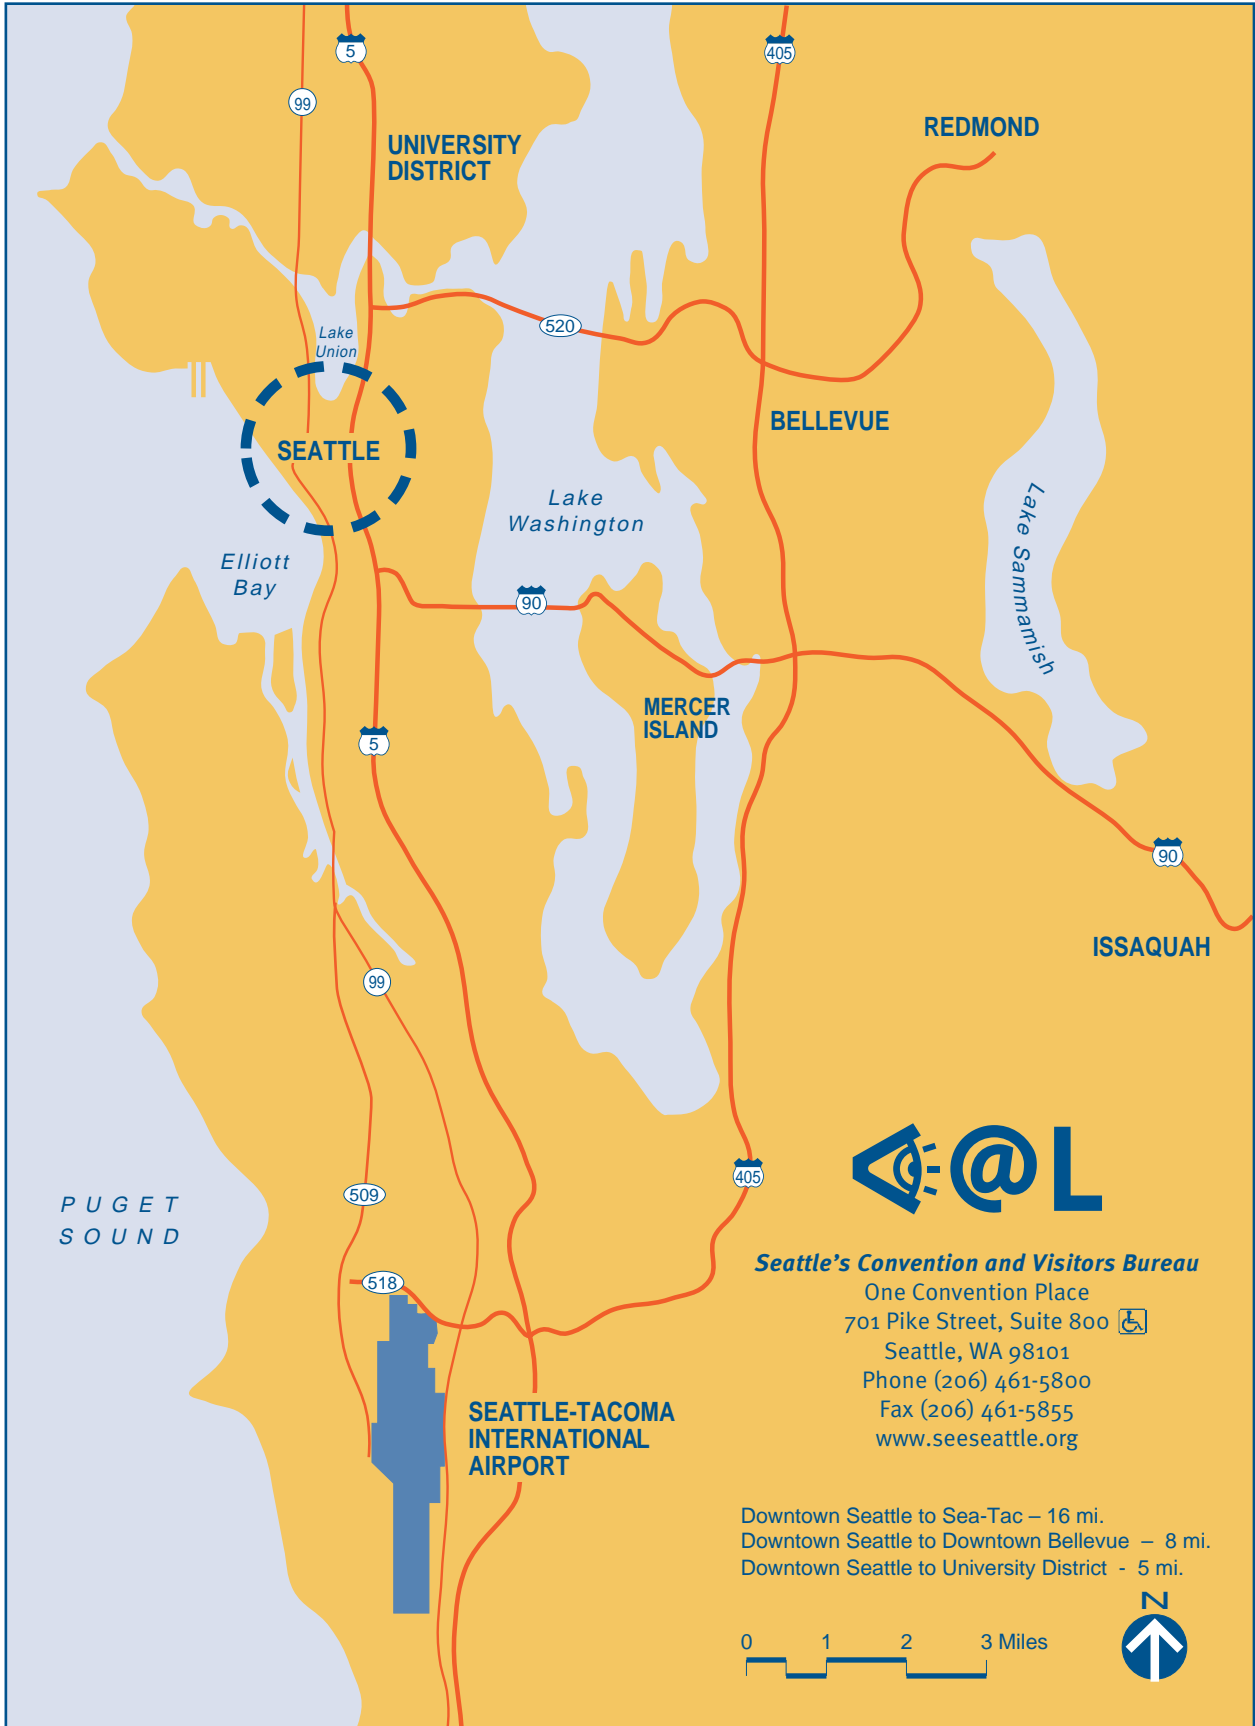

Seattle's Convention and Visitors Bureau

One Convention Place
701 Pike Street, Suite 800
Seattle, WA 98101
Phone (206) 461-5800
Fax (206) 461-5855
www.seeseattle.org

Downtown Seattle to Sea-Tac – 16 mi.
Downtown Seattle to Downtown Bellevue – 8 mi.
Downtown Seattle to University District - 5 mi.